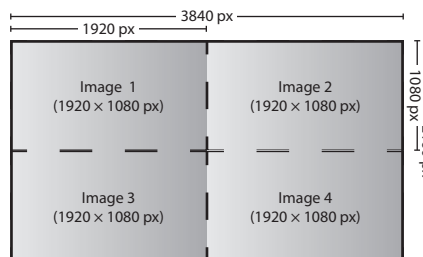

) LCD PANEL CONFIGURATION

Standard Panel Configuration: „Quadrant“ Mode