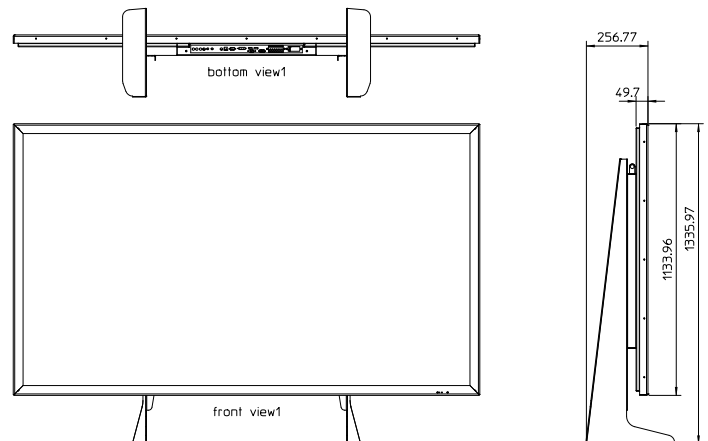

) DRAWING

¹ if supported by the signal source/graphic card on output side